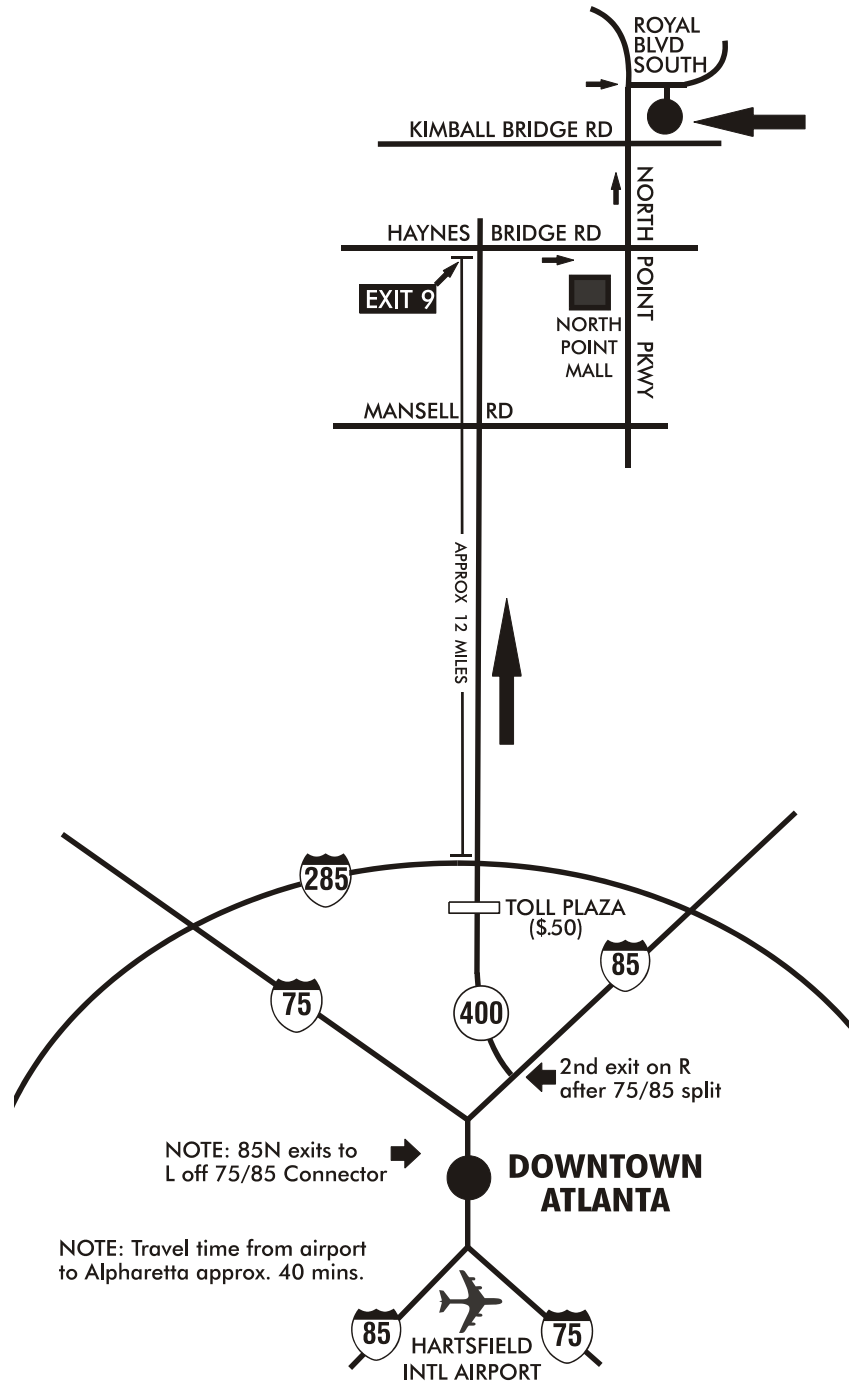

Directions to POH Office

- From airport, take I-85 North
- You will merge onto I-85/I-75 North through city. I-75 and I-85 will split.
- Take I-85 North (it merges to the left) and begin to look for GA-400 North.
- 400 North to Haynes Bridge Road Exit (Exit #9)
- Take a right onto Haynes Bridge Road.
- At the 2nd light, turn left onto North Point Parkway.
- Go straight through the 3rd traffic light (**Kimball Bridge Road**) and take the first right onto Royal Blvd. South (Royal 400 South Business Park).
- Our building entrance is the first right, 3000 Royal Blvd. South (Royal Forest Office Complex). Take an immediate right into our parking lot.

**3000 ROYAL BOULEVARD SOUTH
 ALPHARETTA, GEORGIA 30022
 770-569-1706**